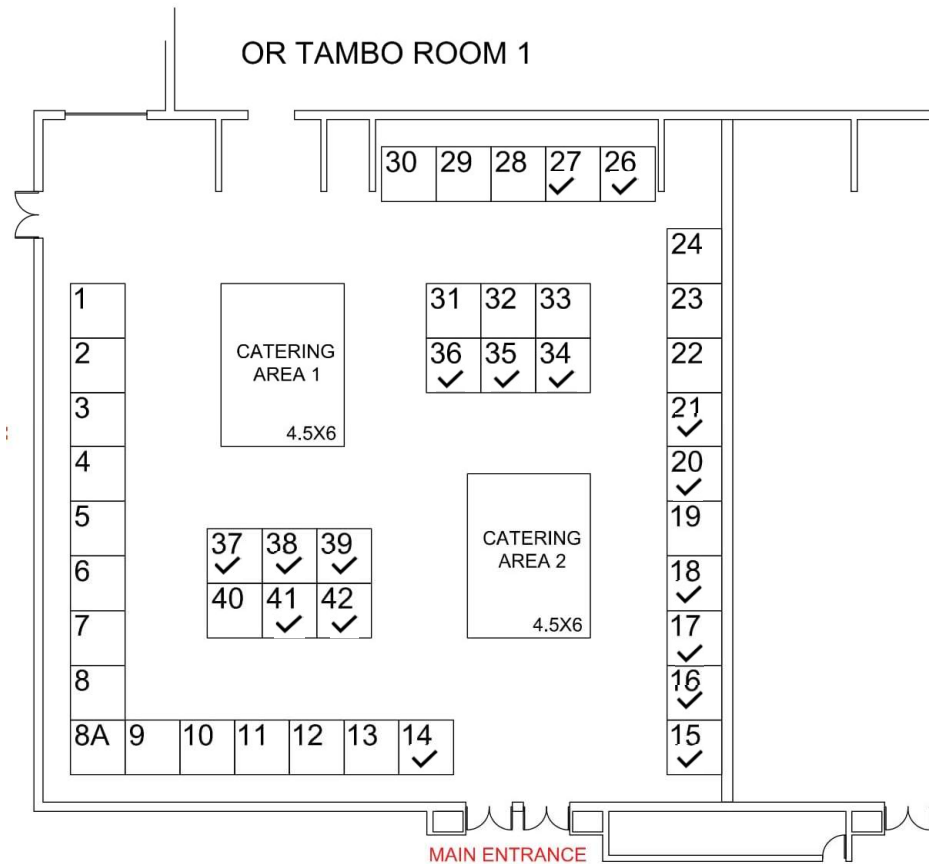

SAAFoST 2019 Exhibition Layout

KEY

- 14 – TESTO SOUTH AFRICA
- 15 – INGREDION
- 16, 17 & 18 - IMCDSA
- 20 & 21 – TONGAAT HULETT STARCH
- 26 & 27 – SYNACORE HOLDINGS
- 34 & 35 - KERRY
- 36 – LECO AFRICA
- 37 & 38 – NSF INTERNATIONAL
- 39 - SK CHEMTRADE SERVICES
- 41 & 42 - PHT-SA